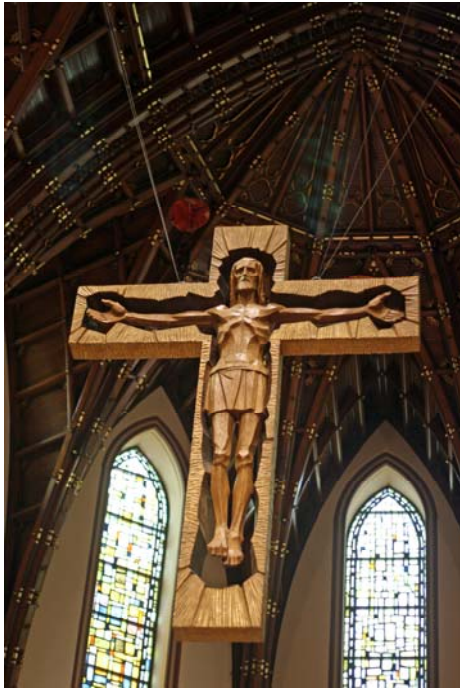

## Resurrection Crucifix

Perhaps the most striking feature of the Cathedral, the Resurrection Crucifix, created by artist Ivo Demetz, in 1969, is a powerful interpretation of this universal sign of Christianity. Suspended above the main altar, the wooden Crucifix depicts Christ as he is today and always - not a figure in agony, but the risen and triumphant Lord who died for our salvation.